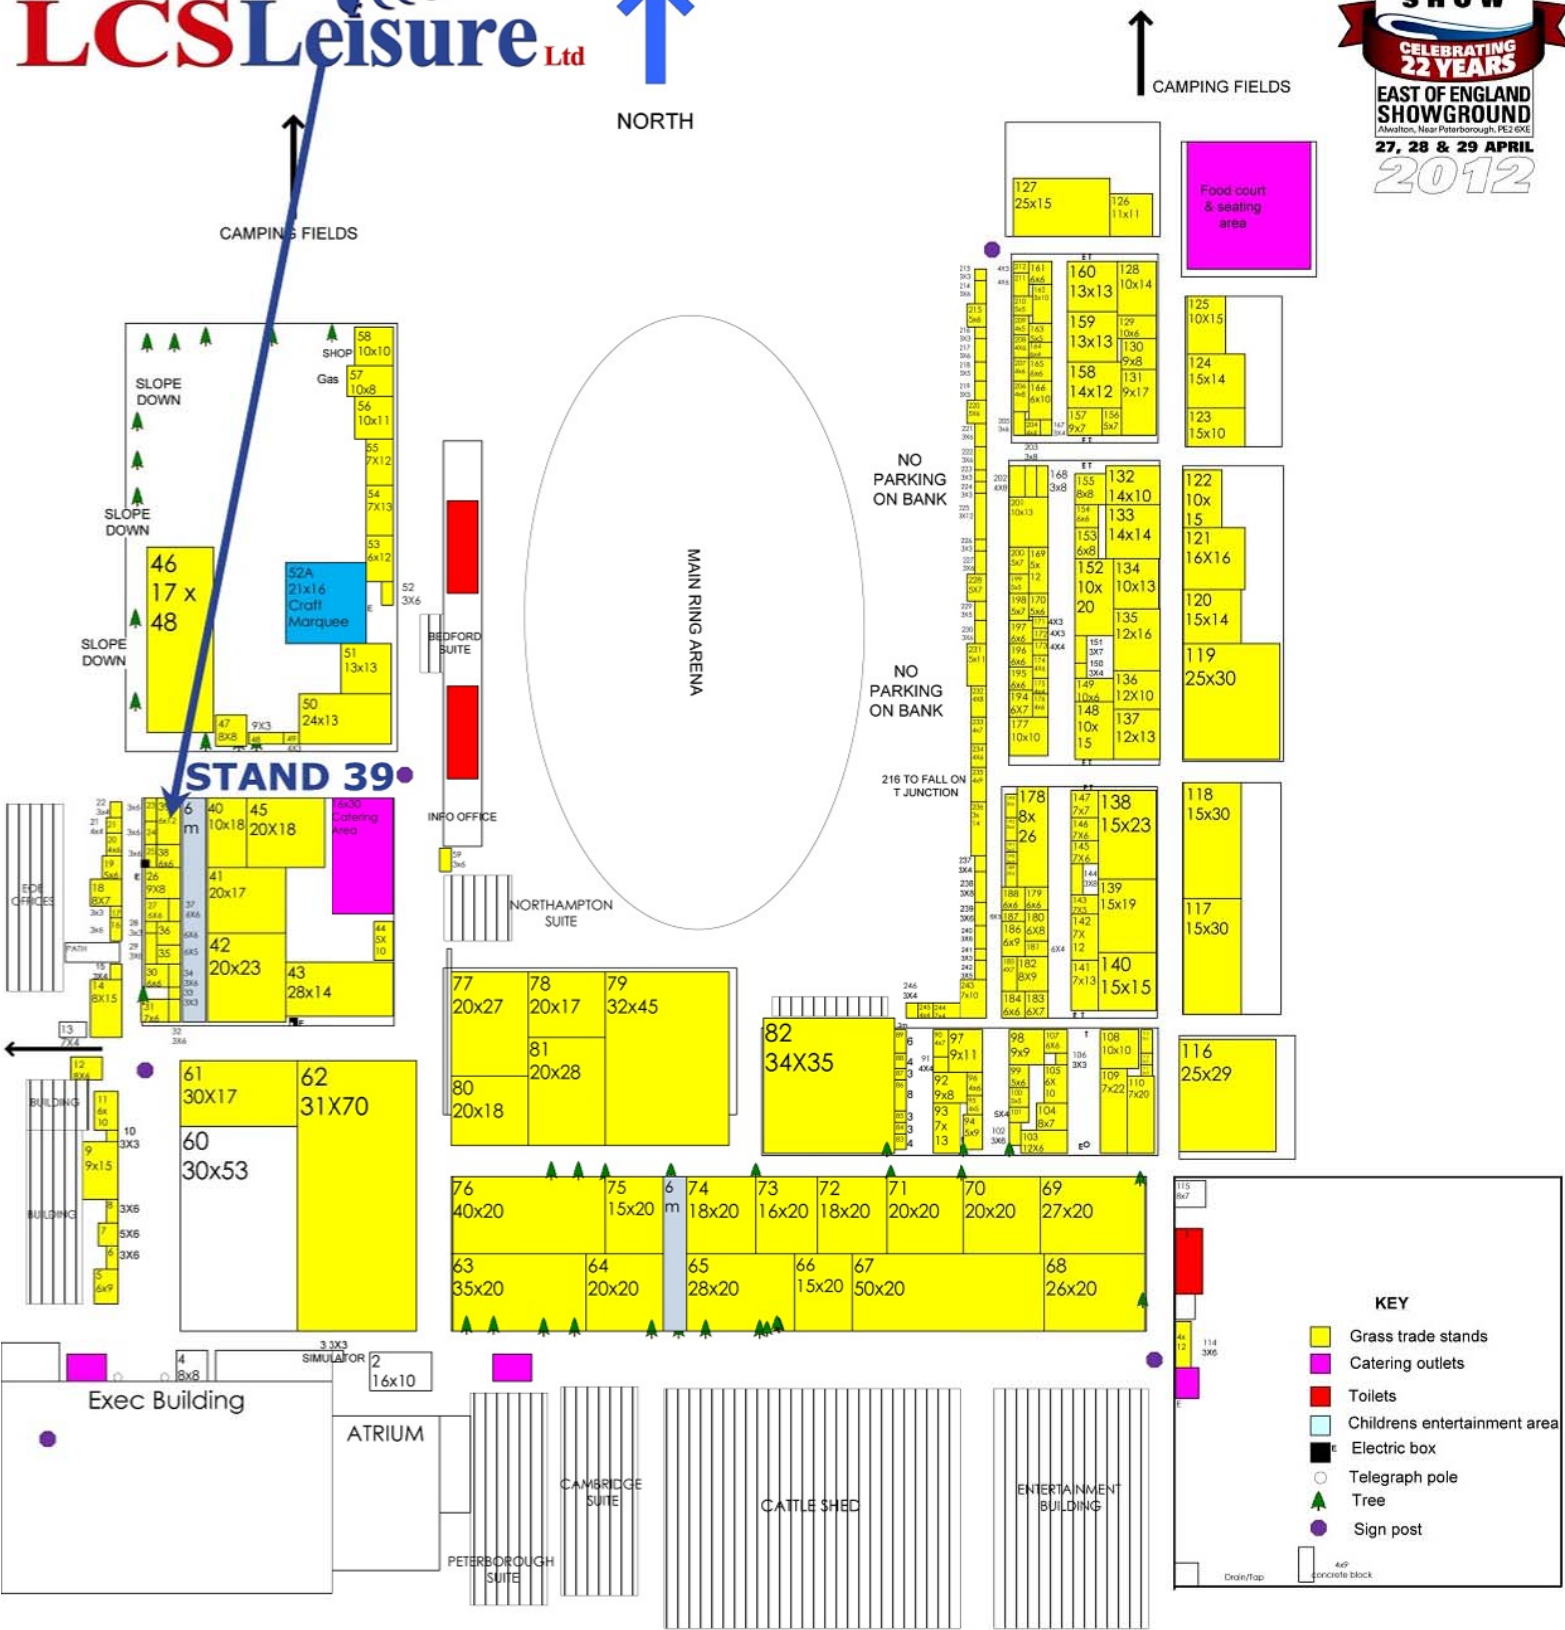

NORTH

KEY

- Grass trade stands
- Catering outlets
- Toilets
- Childrens entertainment area
- Electric box
- Telegraph pole
- Tree
- Sign post

Drain/Tap 4x9 concrete block

Plans subject to change at organisers discretion

Day visitor entrance