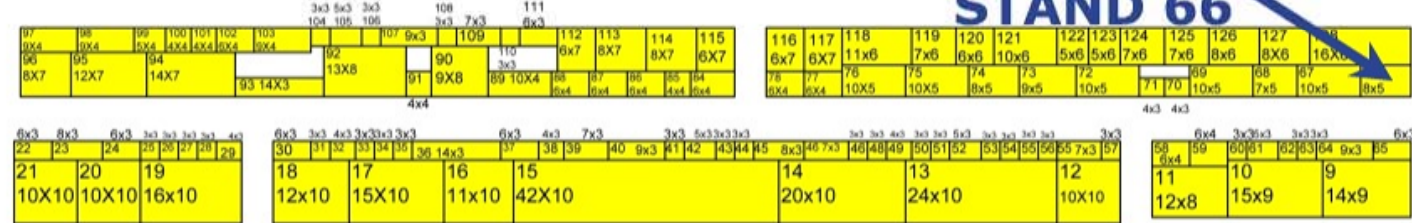

144 25x20

145 19x14

146 16x14

147 18x14

148 24x14

133 24x30

132 17x20

131 13x20

Food Court & Seating

8 10x10

7 10x10

6 10x10

5 10x10

1 MMM DAY GATE 12x12

DAY GATE/S At bottom of plan