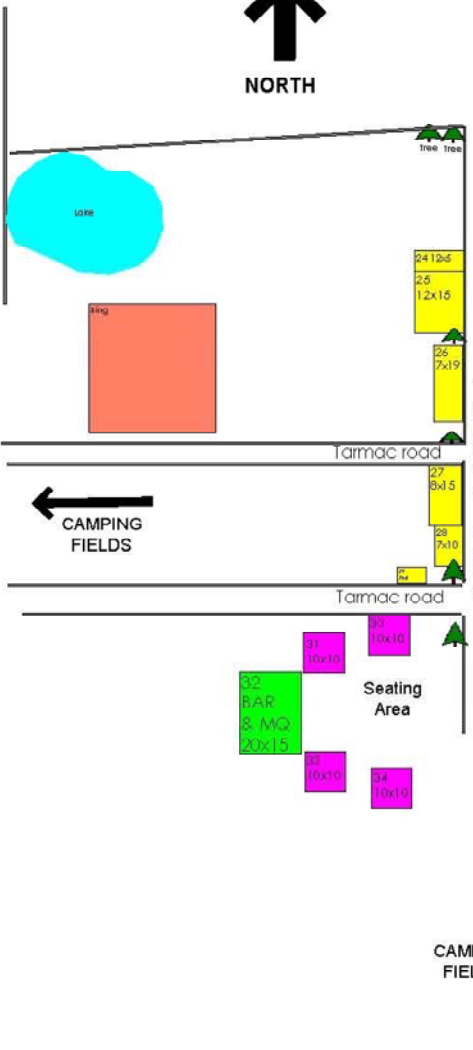

LCS Leisure

Racetrack, Motorhome, Caravan & Boat Accessories

STAND 260

- INFO OFFICE
- FIRE
- FIRST AID
- GAS

- KEY**
- Grass trade stands
 - Catering outlets
 - Park & Holiday Homes Show stands
 - Toilets
 - Bar
 - Electric Box

Plans subject to change at organisers discretion